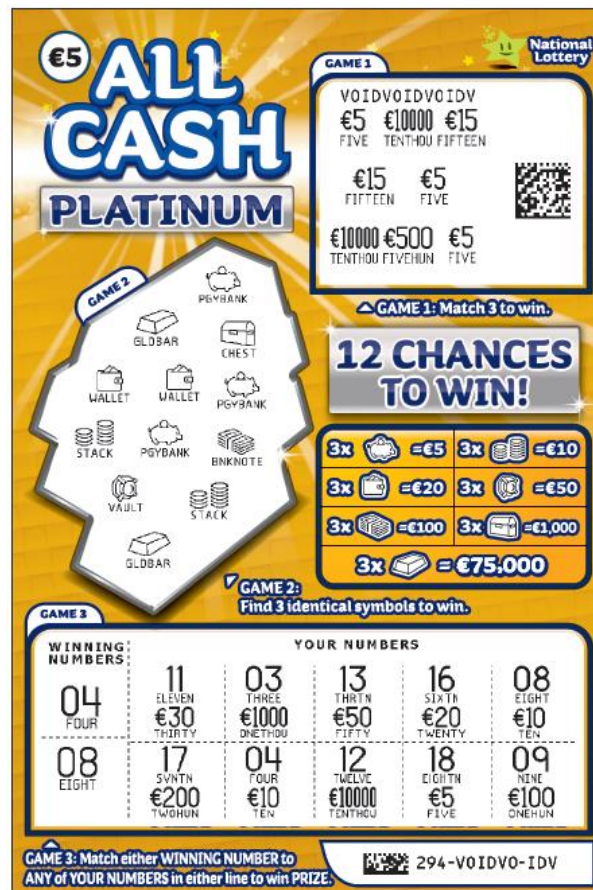

Please see above for an uncovered winning ticket

E. TICKET VALIDATION

1) To be a valid "All Cash Platinum" National Lottery Ticket in addition to the general conditions on Ticket validation set out in the Scratch Card Game General Rules ([click here](#)) the following specific conditions must be met:
2) Exactly eight Play Symbols and their matching captions must appear in the Game 1 Play Area.
3) Exactly twelve Play Symbols and their matching captions must appear in the Game 2 Play Area.
4) Exactly twenty two Play Symbols and their matching captions must appear in the Game 3 Play Area.
5) Each of the Play Symbols and their matching captions must be present in their entirety, must be fully legible and must be printed in grey/black ink;
6) Each of the Play Symbols and its caption appearing on the Ticket must be printed in accordance with the official font schedule for "All Cash Platinum" as agreed between the Company and the Ticket manufacturer;
7) The Validation/Security Number must be printed in accordance with the official font schedule for "All Cash Platinum" as agreed between the Company and the Ticket manufacturer.